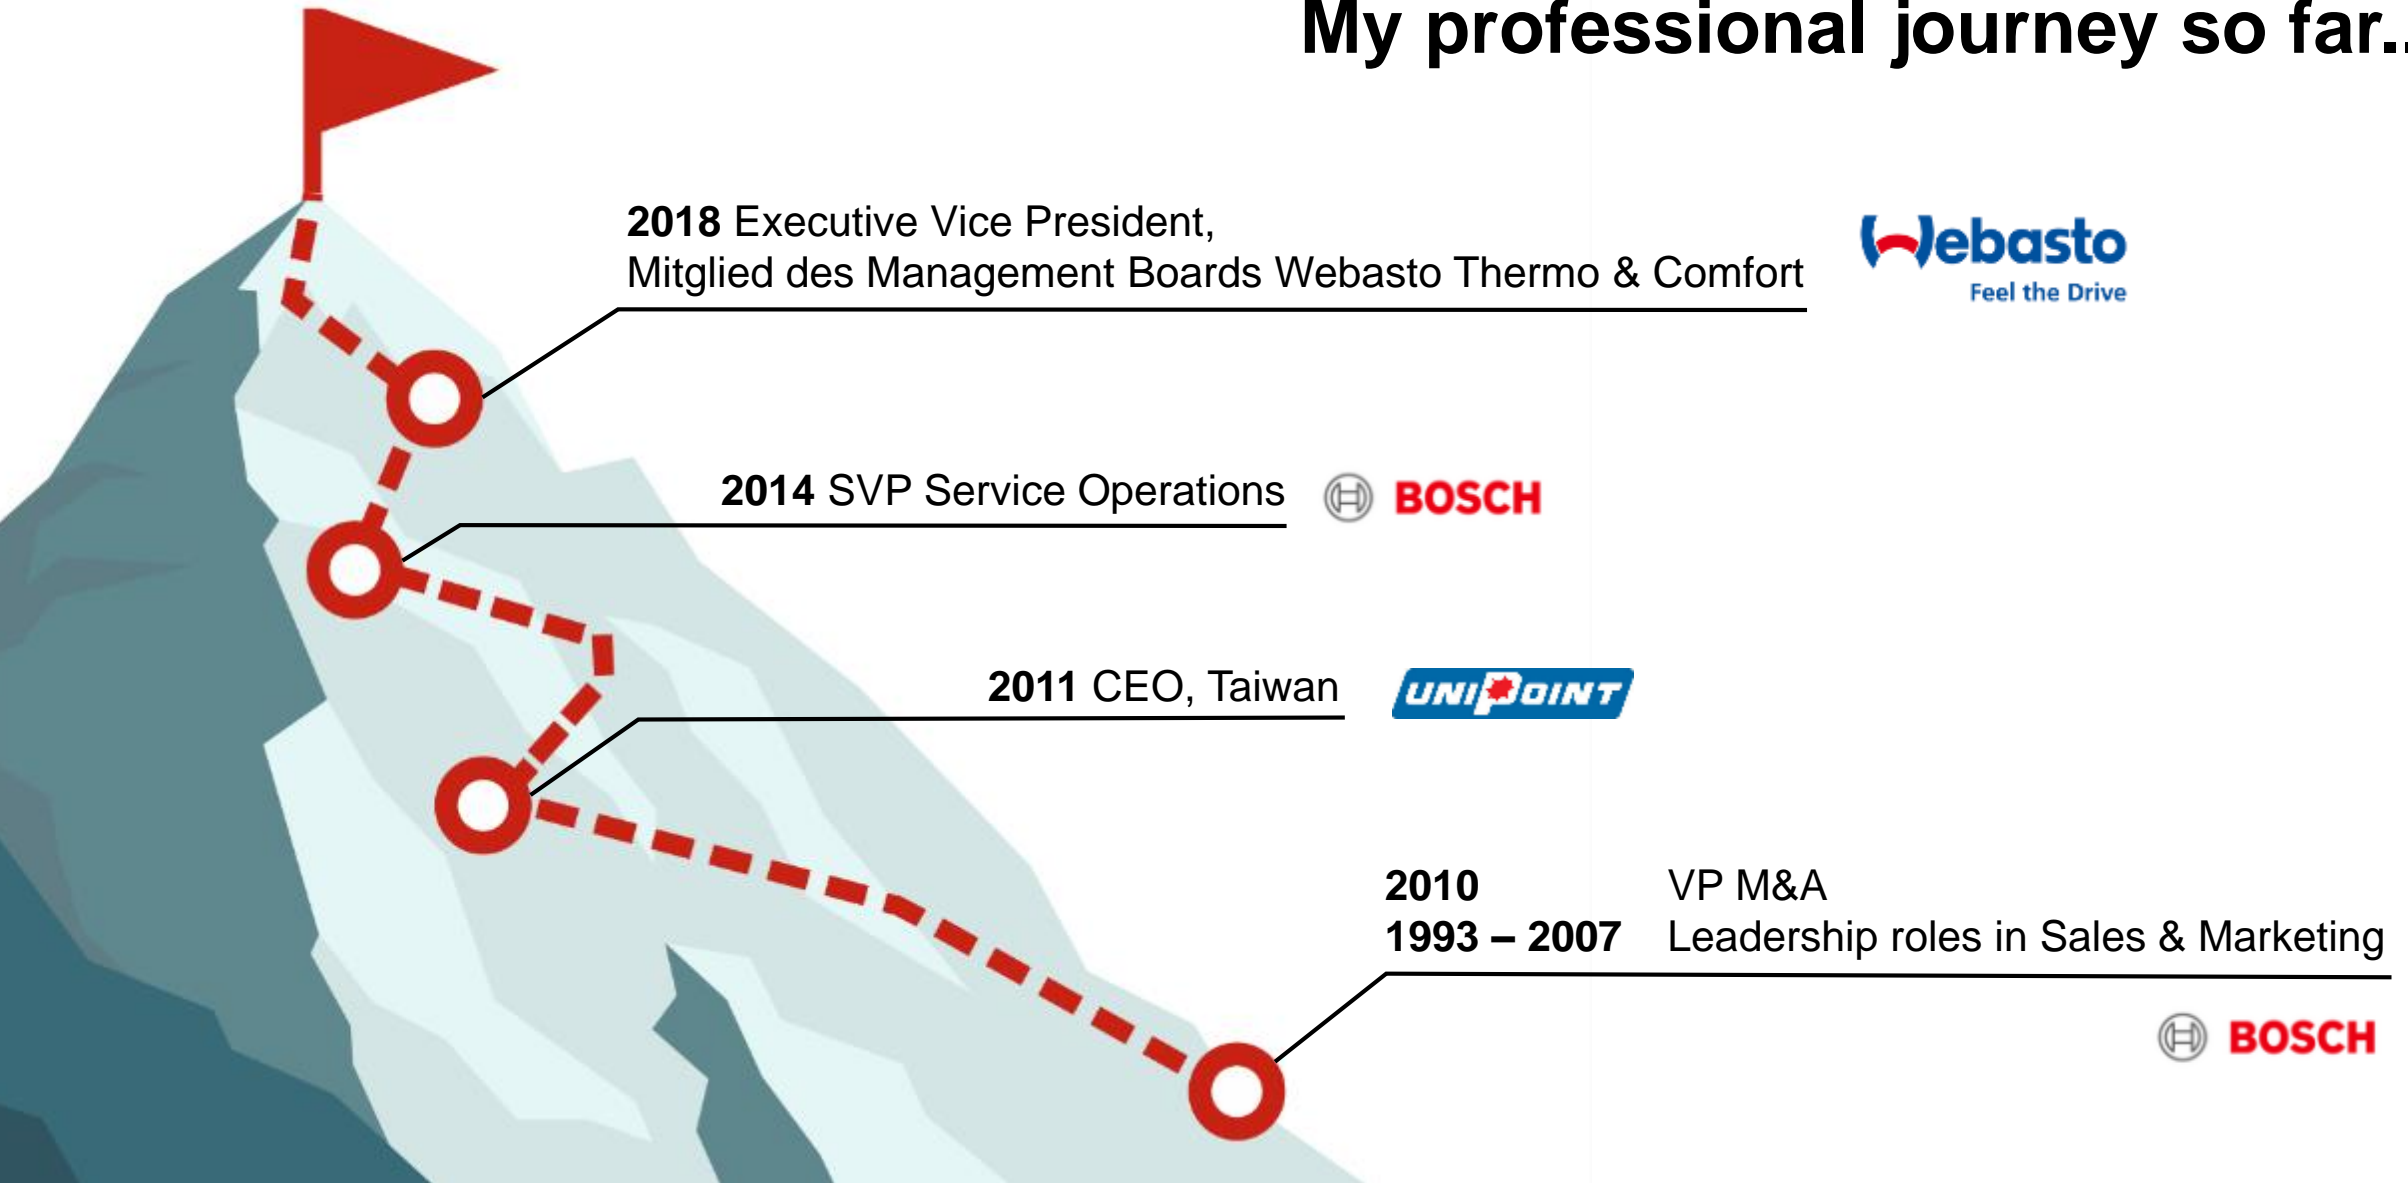

## **Heike Niehues**

Executive Vice President, Mitglied des Management Boards Webasto Thermo & Comfort

KROYMANN®

Was treibt mich?

Erfolg!

# My professional journey so far...

**Wer bin ich?**  
...und wer bin ich nicht?

A close-up photograph of two pieces of climbing gear resting on a dark, textured wooden surface. On the left is a silver metal carabiner with a blue and yellow rope tied through its gate. On the right is a brass pulley with a yellow rope looped through its central opening. The pulley has a logo and the number '62178' embossed on it. The lighting is dramatic, highlighting the metallic textures and the grain of the wood.